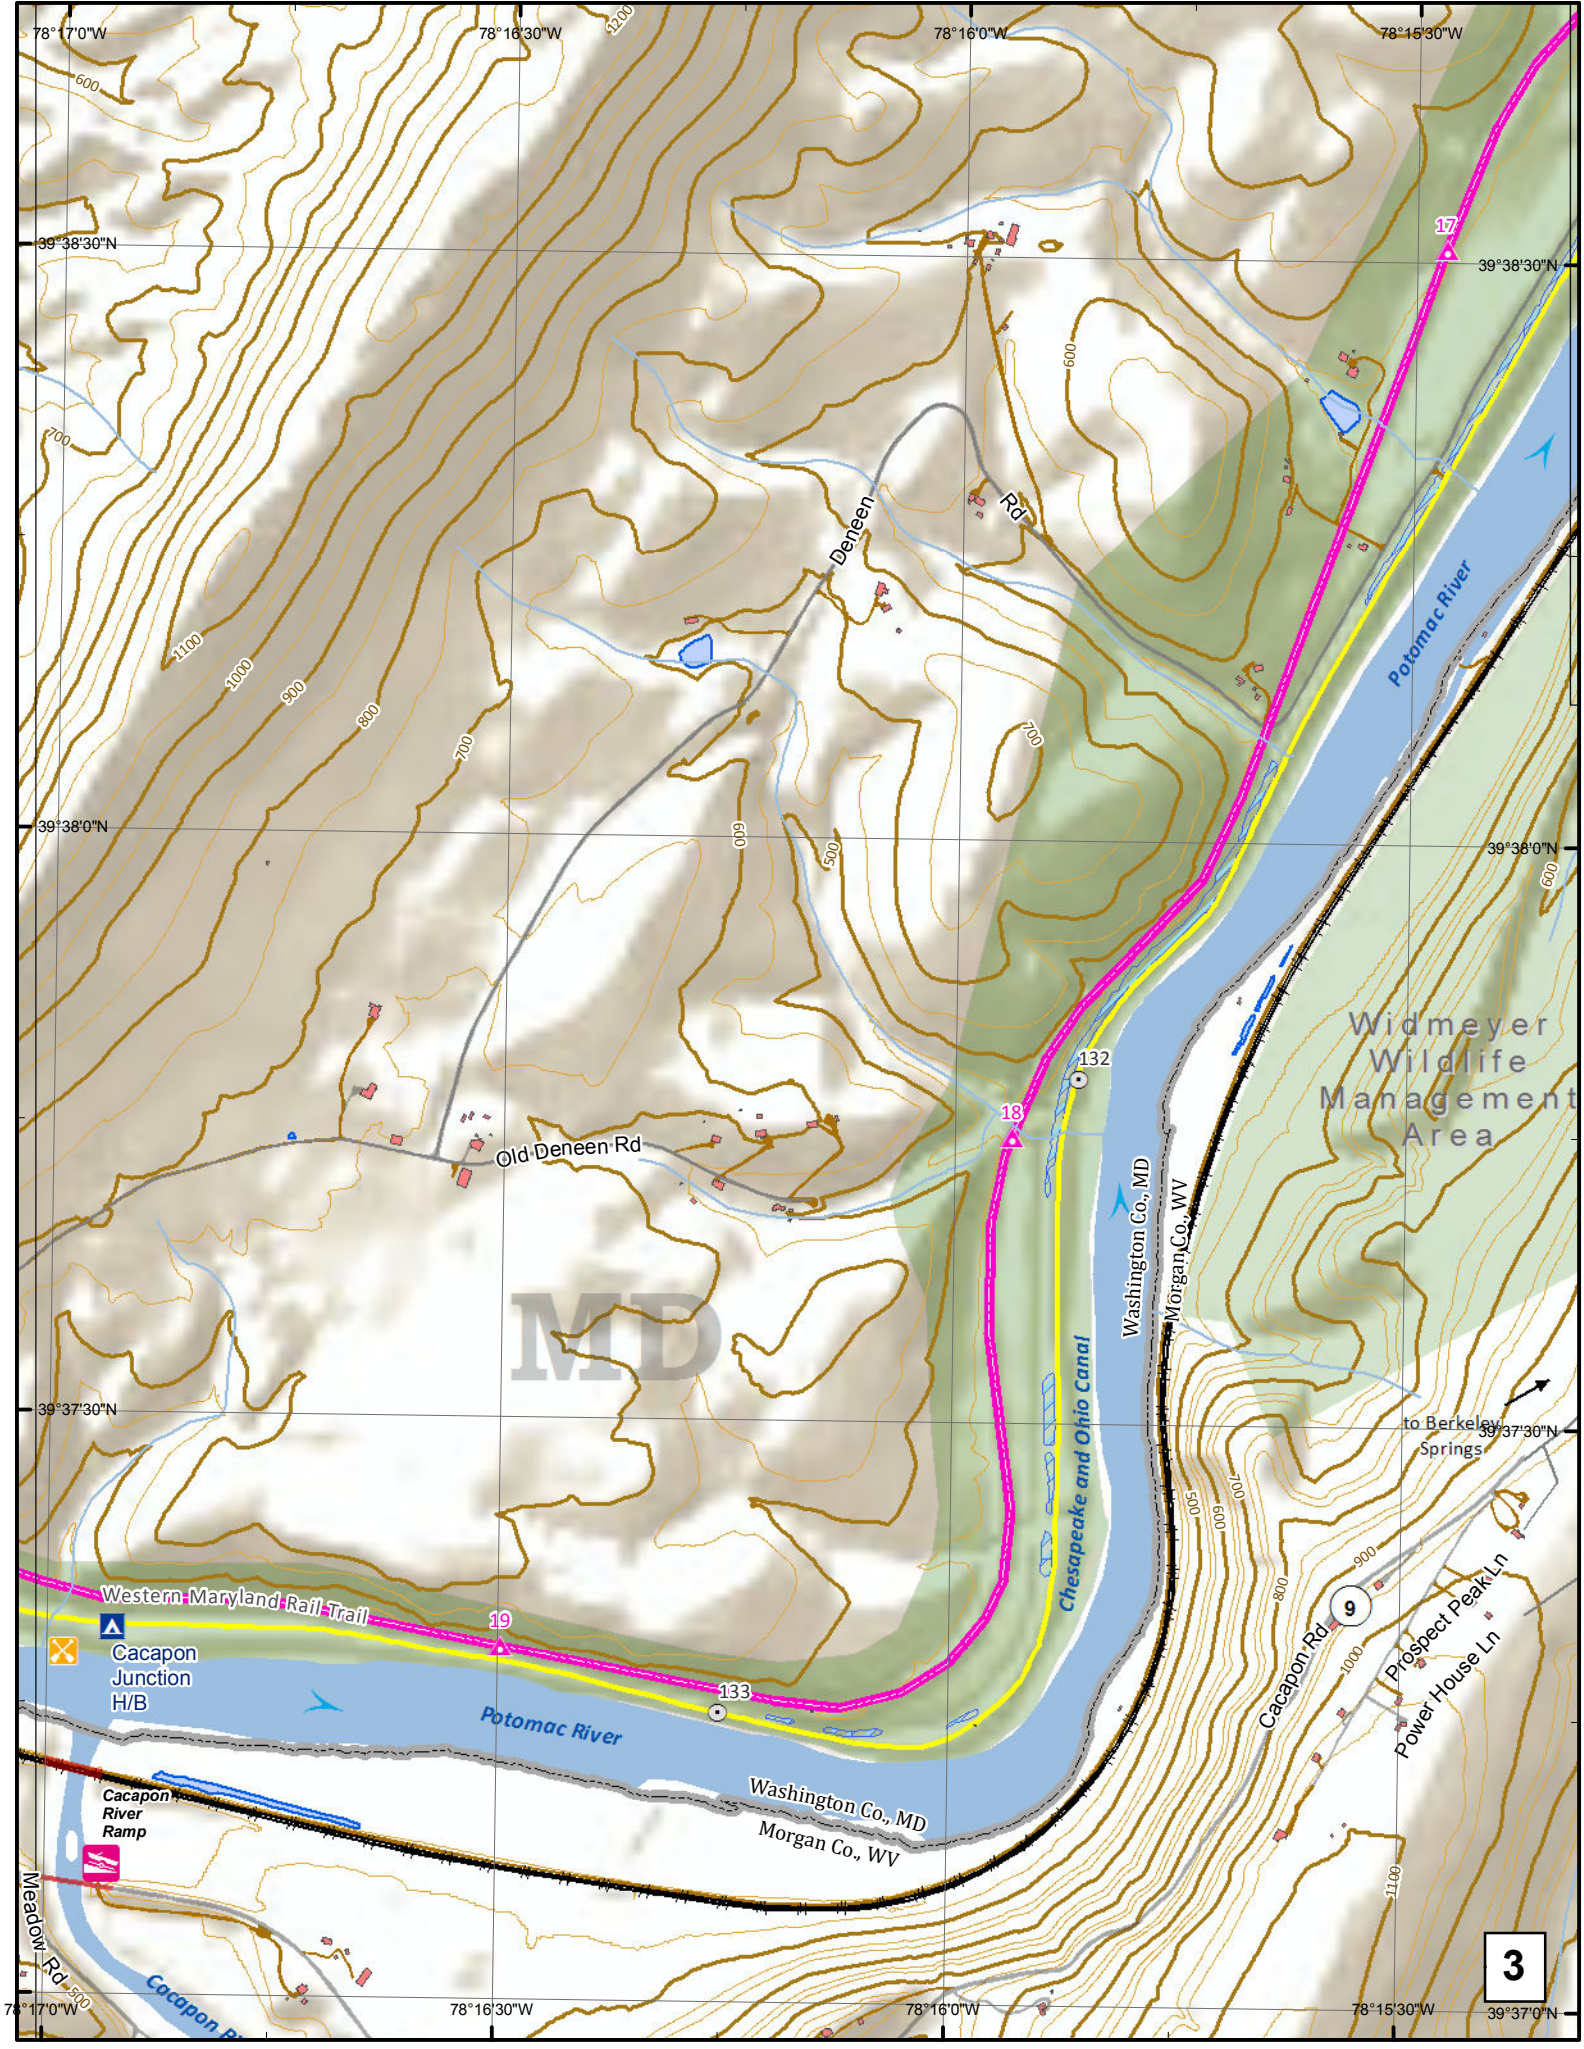

2

Potomac River Atlas of Washington County, MD  
 ©2013- Bonn A. Poland IV - Washington County GIS Office  
 Hagerstown-Washington County Convention & Visitors Bureau  
 888-257-2600 www.marylandmemories.com